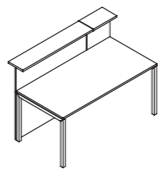

NOVA reception furniture

W 1600, 1800
D 935
H 1125